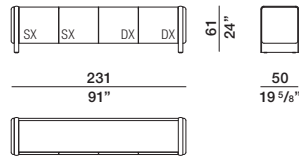

DIMENSIONS

Notes

- The Midday sideboard can be positioned in the centre of the room.
- Inside the doors:
  - -The finish is in matt lacquer, in the same colour as the legs.
  - -Shelf option not available.

sideboard

glossy lacquered top
MM23/06

wood top

marbles top
Cat. M1

marbles top
Cat. M5

marble top
Cat. M9