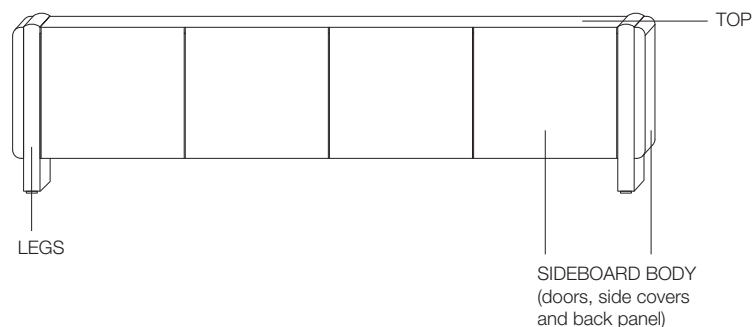

Wood fibre panels painted in the colours of the Molteni range.

OPEN COMPART. TOP AND BACK (WOOD VERSION)

Wood fibre panels covered with oak (Quercus) wood veneer.

LEGS

Wood fibre panels painted in the colours of the Molteni range.

ADJUSTABLE FEET

Non-slip plastic material.

DATASHEET

REGISTERED
DESIGN

2026

DIMENSIONS

Notes

- The Midday sideboard can be positioned in the centre of the room.
- Inside the doors:
 - The finish is in matt lacquer, in the same colour as the legs.
 - Shelf option not available.