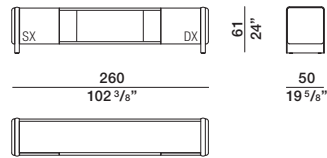

ADJUSTABLE FEET

Non-slip plastic material.

DATASHEET

REGISTERED
DESIGN

2026

DIMENSIONS

Notes

- The Midday sideboard can be positioned in the centre of the room.
- Inside the doors:
 - The finish is in matt lacquer, in the same colour as the legs.
 - Shelf option not available.

sideboard

glossy lacquered top
MM23/06

wood top

marbles top
Cat. M1

marbles top
Cat. M5

marble top
Cat. M9

sideboard

top and internal back
glossy lacquer
MG26/06

top and internal back
wood

marbles top and
internal back
Cat. M1

marbles top and
internal back
Cat. M5

marble top and
internal back
Cat. M9